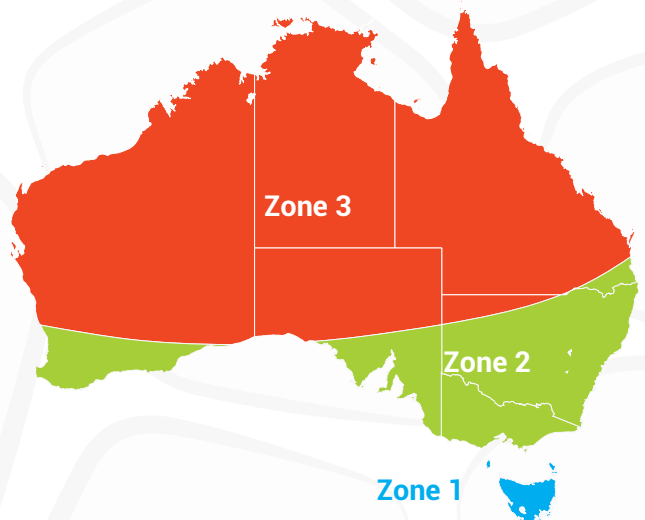

**ANGLE AND DIRECTION OF EXPOSURE**

**Vertical exposure**

The face of the graphic is up to 10° from vertical.

**Non-vertical exposure**

The face of the graphic is between 10° to 45° from vertical. The durability as stated in this document is reduced by 50% for non-vertical applications.

**Horizontal exposure**

The face of the graphic is between 45° and 90° from vertical. Horizontal applications are not warranted and do not have any expectations of durability.

**AUSTRALIAN ZONES**

**Zone 1**

Tasmania

**Zone 2**

Adelaide  
Albany  
Brisbane\*

Canberra  
Coffs Harbour  
Esperance

Melbourne  
Perth\*  
Sydney

**Zone 3**

Alice Springs  
Broken Hill  
Broome  
Cairns  
Carnarvon  
Ceduna

Cook  
Darwin  
Dubbo  
Geraldton  
Kalgoorlie  
Mackay

Mount Isa  
Newman  
Port Augusta  
Port Hedland  
Telfer  
Townsville

\*All areas 100KM north of Perth and Brisbane, indicated by line dissecting map illustration of Australia. All locations mentioned in zones 1 and 2 when installed above altitudes of 1000 metres are considered Zone 3.